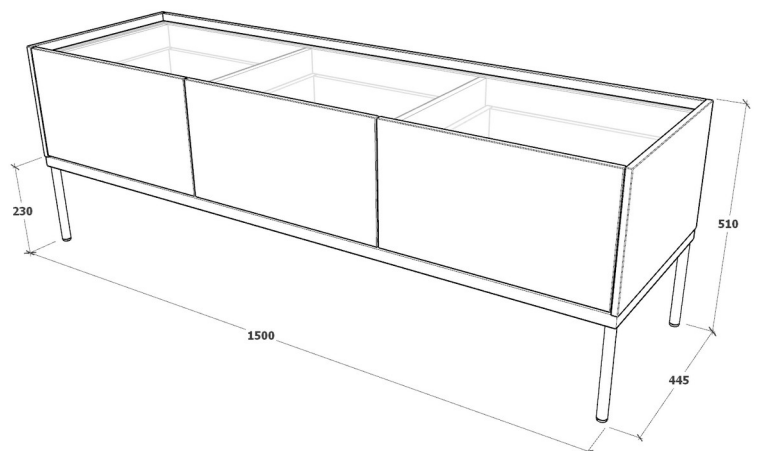

PARINKTYS:

Galimybė rinktis metalinio rėmo (juodą arba baltą) ir ąžuolo faneruotės spalvą.