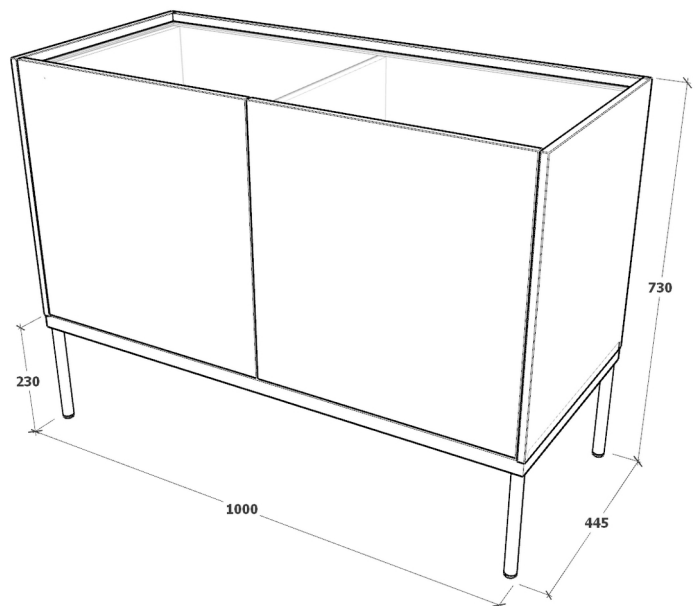

PARINKTYS:

Galimybė rinktis metalinio rėmo (juodą arba baltą) ir ąžuolo faneruotės spalvą.