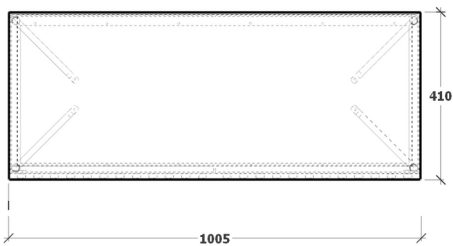

PARINKTYS:

Keli viršutinės dalies pasirinkimai (metalas, dažytas miltelininiu būdu arba akmuo). Galimybė rinktis metalinio rėmo (juodą arba baltą) ir ąžuolo faneruotės spalvą.