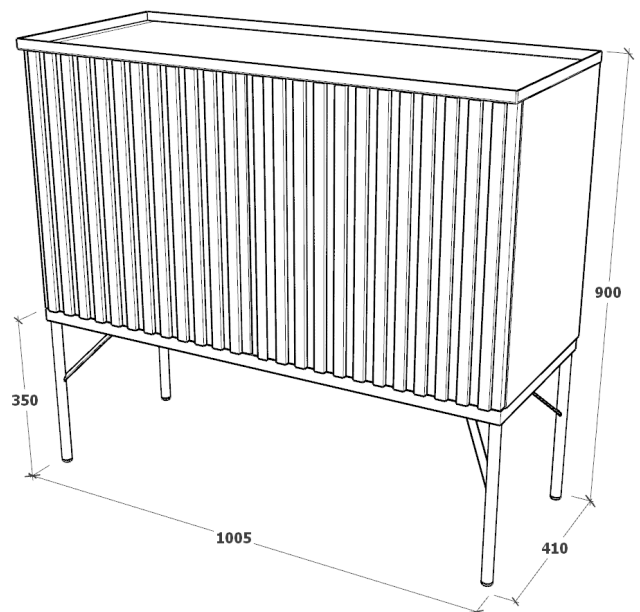

PARINKTYS:

Keli viršutinės dalies pasirinkimai (metalas, dažytas miltelininiu būdu arba akmuo). Galimybė rinktis metalinio rėmo (juodą arba baltą) ir ąžuolo faneruotės spalvą.