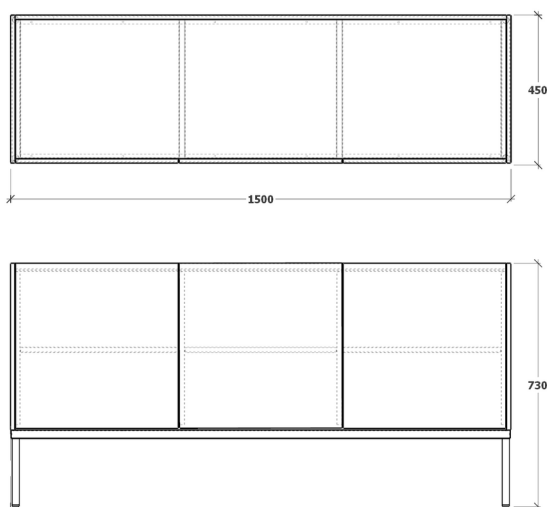

PARINKTYS:

Galimybė rinktis metalinio rėmo (juodą arba baltą) ir ąžuolo faneruotės spalvą.