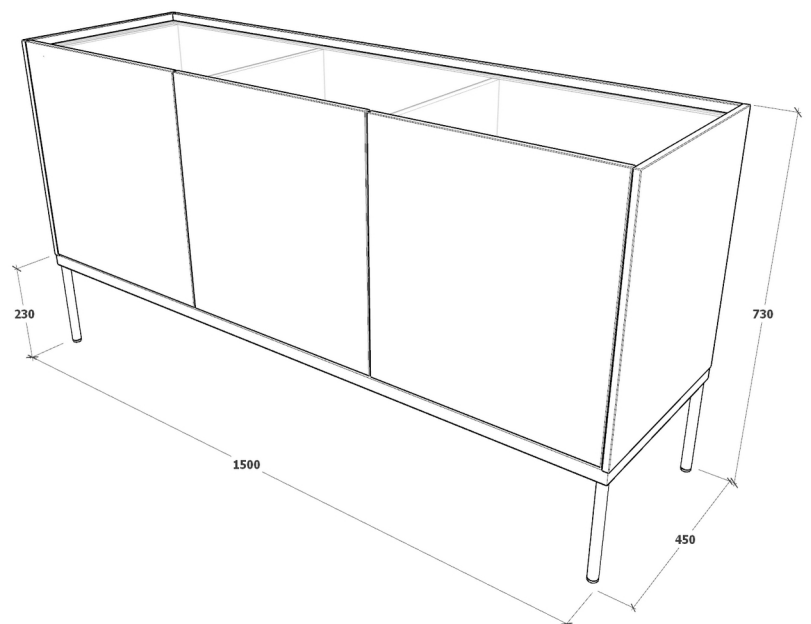

PARINKTYS:

Galimybė rinktis metalinio rėmo (juodą arba baltą) ir ąžuolo faneruotės spalvą.