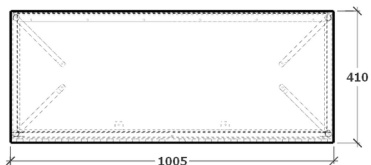

PARINKTYS:

Keli viršutinės dalies pasirinkimai (metalas, dažytas miltelininiu būdu arba akmuo). Galimybė rinktis metalinio rėmo (juodą arba baltą) ir ąžuolo faneruotės spalvą.