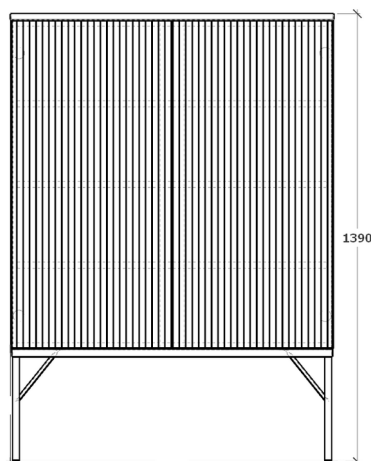

PARINKTYS:

Keli viršutinės dalies pasirinkimai (metalas, dažytas miltelininiu būdu arba akmuo). Galimybė rinktis metalinio rėmo (juodą arba baltą) ir ąžuolo faneruotės spalvą.