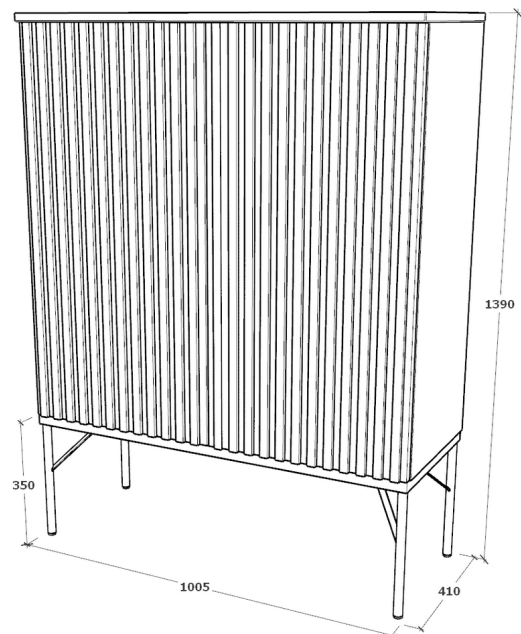

PARINKTYS:

Keli viršutinės dalies pasirinkimai (metalas, dažytas miltelininiu būdu arba akmuo). Galimybė rinktis metalinio rėmo (juodą arba baltą) ir ąžuolo faneruotės spalvą.