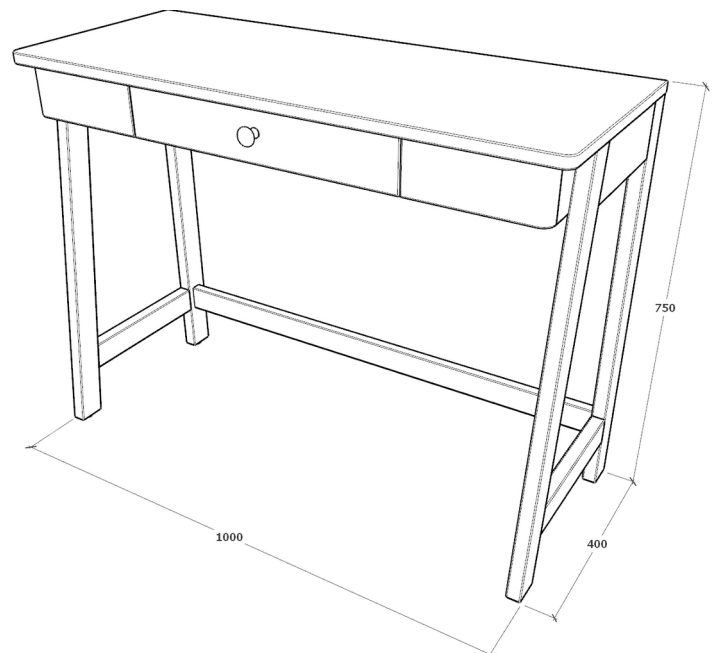

PARINKTYS:

Galimybė rinktis ąžuolo fanerotės spalvą. Keli stalviršio pasirinkimai (ąžuolo fanerotė arba akmuo).