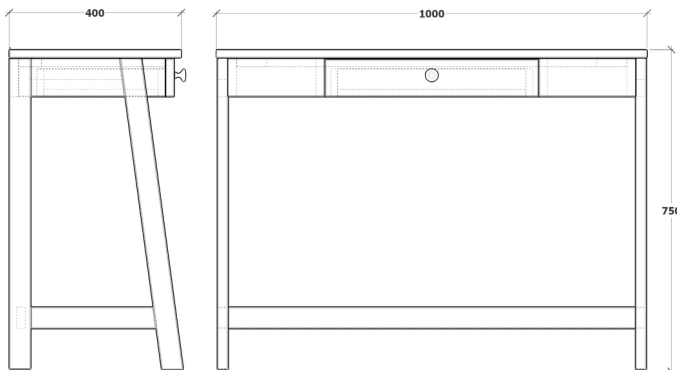

PARINKTYS:

Galimybė rinktis ąžuolo fanerotės spalvą. Keli stalviršio pasirinkimai (ąžuolo fanerotė arba akmuo).