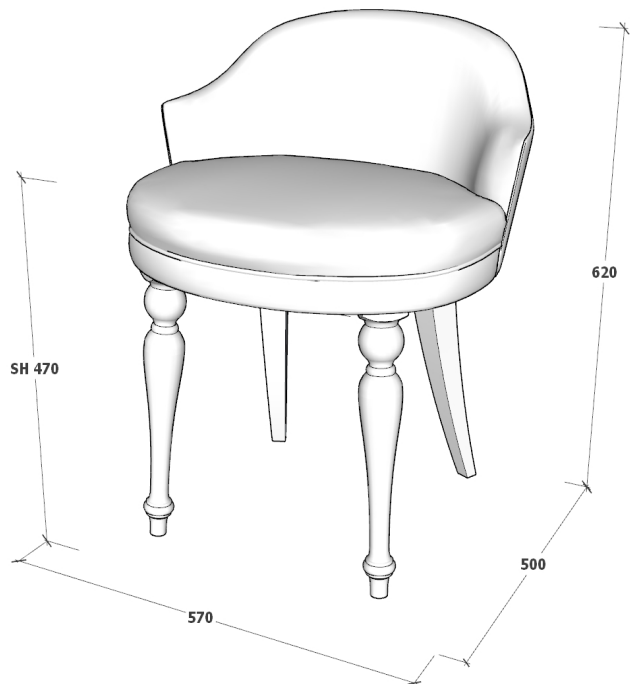

PARINKTYS:

Platus audinių pasirinkimas. Galimybė rinktis kojelių spalvą